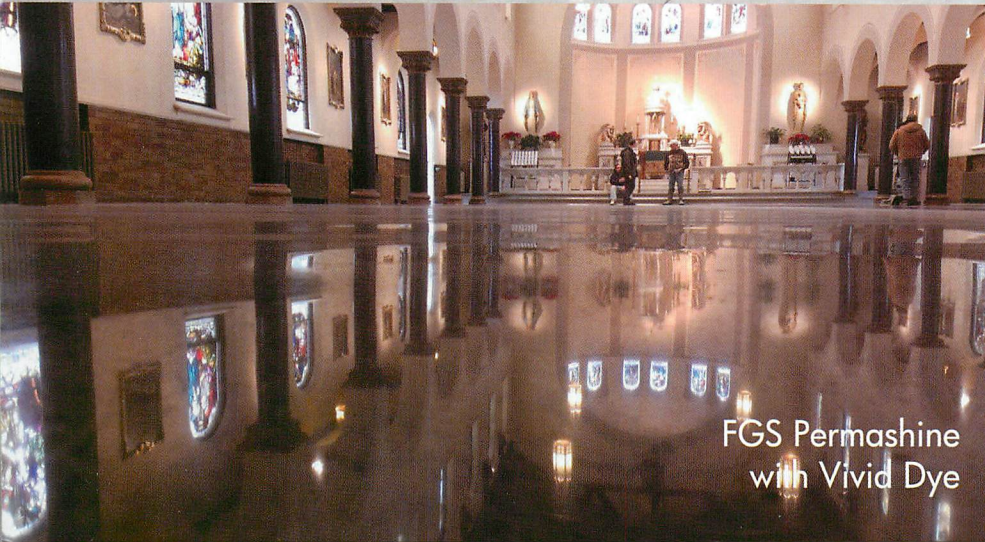

Seal Hard - FGS with Vivid Dye

Seal Hard - Premium
C-21 Spec

FGS PermaShine

FGS PermaShine

FGS Permashine

FGS Permashine with Vivid Dye

FGS Permashine

FGS Permashine with Vivid Dye